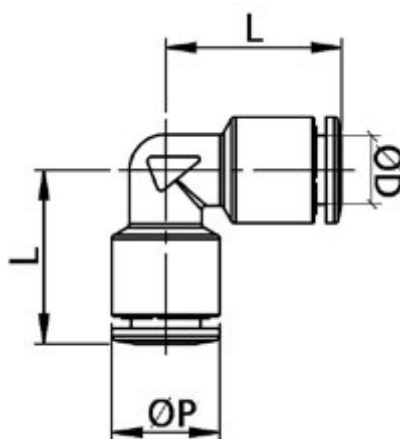

Data Sheet

Article number: 589OTRUL04532

Description: Straight connector Ø4

Type: OTRUC04532, Nickel plated brass

Measures

= 4

= 10

= 18

Weight = 12